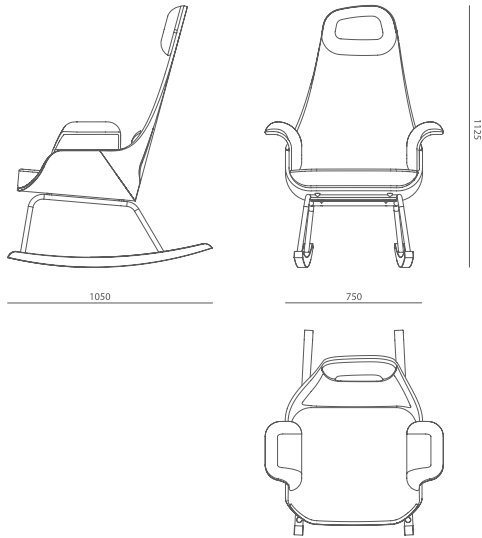

ALEGRE DESIGN®

Nana , Rocking Chair

Nana, the rocking chair who loves people.

NANA

Alegre Design taken the traditional nursing chair and created a new design for that intimate moment between mother and child.

Made with breathable fabrics and with a light rocking motion, Nana makes breastfeeding even more special.

PRICE 899 € + TAX
Transport in Europe included

Specifications

NANA

The backrest of the rocking chair is wrapped in fabric Runner of GABRIEL brand (www.gabriel.dk) in white color. This tissue makes Nana more comfortable and enjoyable giving a point of flexibility, and adapting to body.

The armsests, headrests and seat are make in textil Atlantic of GABRIEL brand (www.gabriel.dk) in white color.

Black steel tube legs are attached to the botton of the seat. The structure of seat and backrest are made in oak.